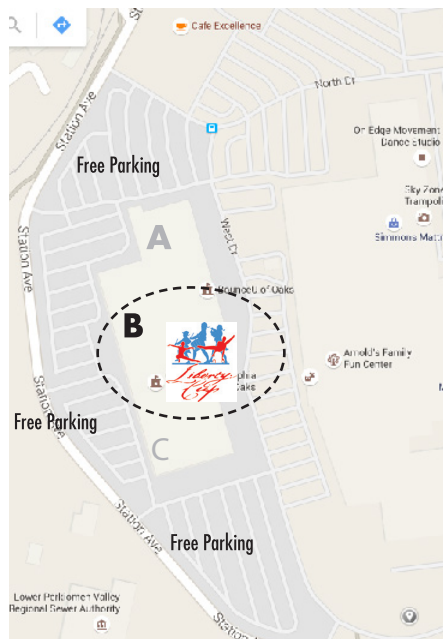

Notes for guests and coaches of the 2023 Liberty Cup

Welcome. The Liberty Cup is being held at the Greater Philadelphia Expo Center, HALL B. Visit them at www.phillyexpocenter.com to learn more about location, food services and parking.

Official address for navigation and smart phone directions:
Greater Philadelphia Expo Center, 100 Station Ave, Oaks, PA 19456

Once inside the Oaks complex, follow Station Avenue, past Target, the Regal Movie Theater, Lowes and BJ's around to Expo Center Buildings.

✓ Liberty Cup signs will be posted on the door.

✓ Come in using only the doors marked for entry. Marked with a sign "Entry Only". DO NOT enter door marked in RED, EXIT ONLY.

GYMNASTICS

SANCTIONED
EVENT

COMPETITION SITE
Greater Philadelphia Expo Center
100 Station Avenue
Oaks PA 19456
484.754.EXPO voice
www.phillyexpocenter.com website

Host Gym Girls
Aerials Gymnastics Center
610.983.9044 voice

info@Libertycup.net email
Rob@aerialsgymnastics.com
www.Libertycup.net website

✓ Once inside the lobby, go to the payment table to get your wrist band to enter.
No Wristband, No Entry.

The following fees apply for entry:
Guests, $20 single day / $30 weekend pass
Adults 65+, $10 single day / $20 weekend pass
Children under 5 and Active Military, No Charge

✓ Please see the attendants for the appropriate payment and to receive your wristband for entry. Exact change makes everything go faster. Venmo or Cash only, no credit card or checks. A cash machine is located in the lobby for your convenience.

✓ Athletes will sign in, while in the lobby, and get a competition number for their hand, prior to entry.

✓ Coaches will sign in as well before entry.

Thank you for your cooperation and support.