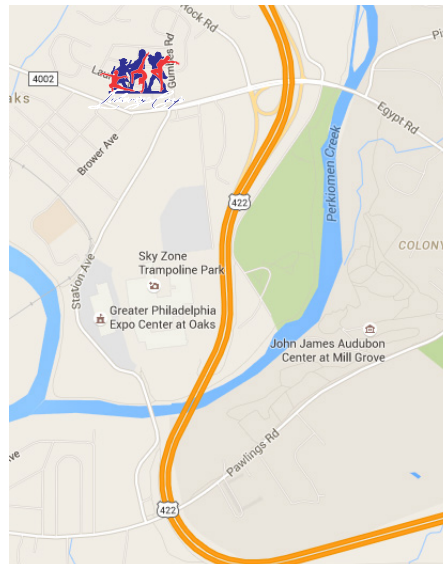

Notes for guests and coaches of the 2023 Liberty Cup

Welcome. The Liberty Cup is being held at the Greater Philadelphia Expo Center, HALL B. Visit them at www.phillyexpocenter.com to learn more about location, food services and parking.

Official address for navigation and smart phone directions:
Greater Philadelphia Expo Center, 100 Station Ave, Oaks, PA 19456

Once inside the Oaks complex, follow Station Avenue, past Target, the Regal Movie Theater, Lowes and BJ's around to Expo Center Buildings.

✓ Liberty Cup signs will be posted on the door.

✓ Come in using only the doors marked for entry. Marked with a sign "Entry Only". DO NOT enter door marked in RED, EXIT ONLY.

GYMNASTICS

SANCTIONED
EVENT

COMPETITION SITE
Greater Philadelphia Expo Center
100 Station Avenue
Oaks PA 19456
484.754.EXPO voice
www.phillyexpocenter.com website

Host Gym Girls
Aerials Gymnastics Center
610.983.9044 voice

info@Libertycup.net email
Rob@aerialsgymnastics.com
www.Libertycup.net website

✓ Once inside the lobby, go to the payment table to get your wrist band to enter.
No Wristband, No Entry.

The following fees apply for entry:
Guests, $20 single day / $30 weekend pass
Adults 65+, $10 single day / $20 weekend pass
Children under 5 and Active Military, No Charge

✓ Please see the attendants for the appropriate payment and to receive your wristband for entry. Exact change makes everything go faster. Venmo or Cash only, no credit card or checks. A cash machine is located in the lobby for your convenience.

✓ Athletes will sign in, while in the lobby, and get a competition number for their hand, prior to entry.

✓ Coaches will sign in as well before entry.

Thank you for your cooperation and support.